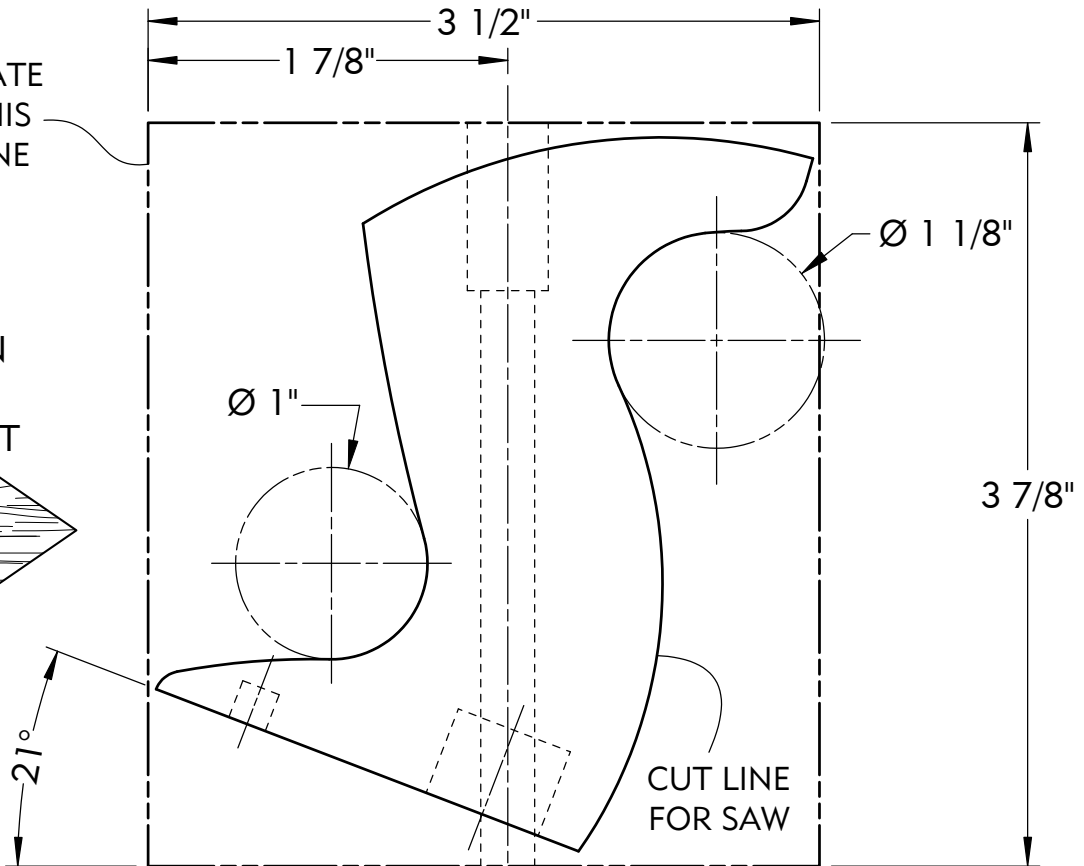

CUT TEMPLATE  
OUT ON THIS  
DASHED LINE

WOOD GRAIN  
ORIENTED  
LEFT-TO-RIGHT

PRINT THIS TEMPLATE, CUT OUT AND  
GLUE TO  $3\text{-}1/2$ " X  $3\text{-}7/8$ " MATERIAL BLANK

## Sargent 407 Tote Template

Scale: 1" = 1"

Date: Dec 20th, 2016

Designed by: Don Wilwol

Drawn By: Vector Illustration LLC