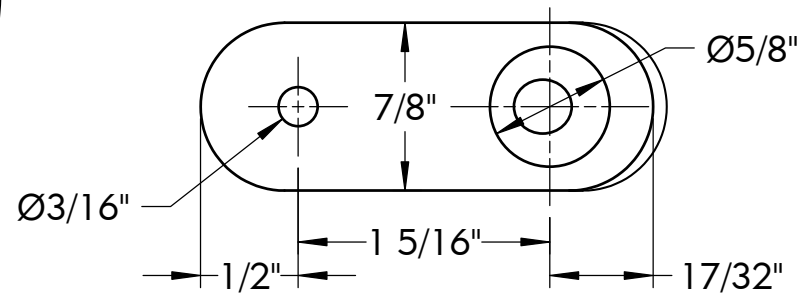

CUT TEMPLATE  
OUT ON THIS  
DASHED LINE

WOOD GRAIN  
ORIENTED  
LEFT-TO-RIGHT

PRINT THIS TEMPLATE, CUT OUT AND  
GLUE TO  $3\text{-}1/2$ " X  $3\text{-}7/8$ " MATERIAL BLANK

## Sargent 407 Tote Template

Scale: 1" = 1"

Date: Dec 20th, 2016

Designed by: Don Wilwol

Drawn By: Vector Illustration LLC