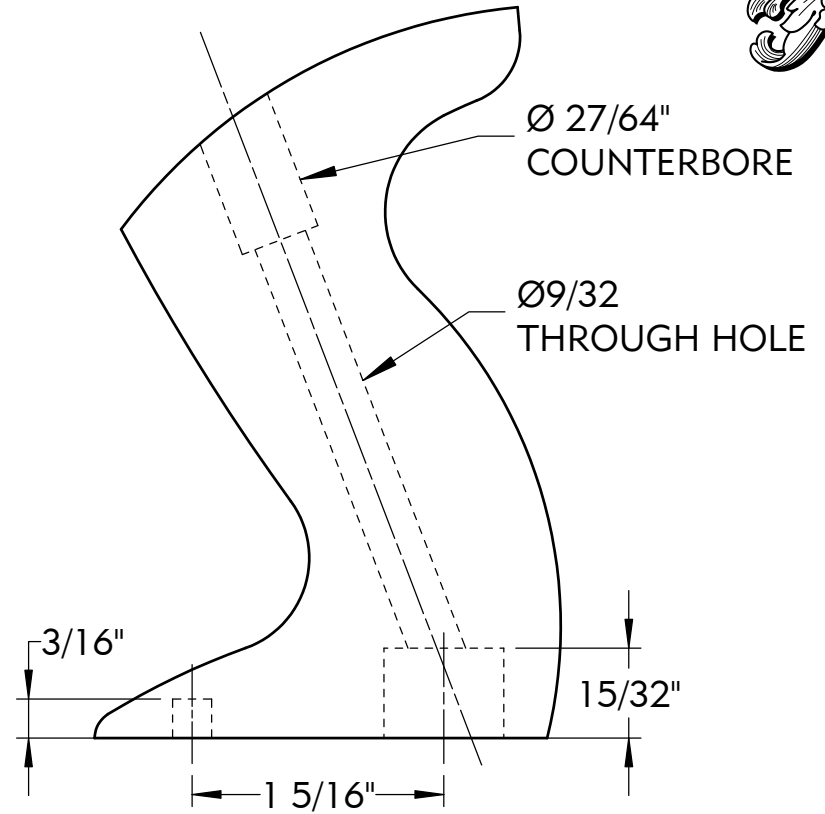

CUT TEMPLATE  
OUT ON THIS  
DASHED LINE

WOOD GRAIN  
ORIENTED  
LEFT-TO-RIGHT

PRINT THIS TEMPLATE, CUT OUT AND  
GLUE TO  $3\text{-}1/2$ " X  $3\text{-}7/8$ " MATERIAL BLANK

## Sargent 407 Tote Template

Scale: 1" = 1"

Date: Dec 20th, 2016

Designed by: Don Wilwol

Drawn By: Vector Illustration LLC